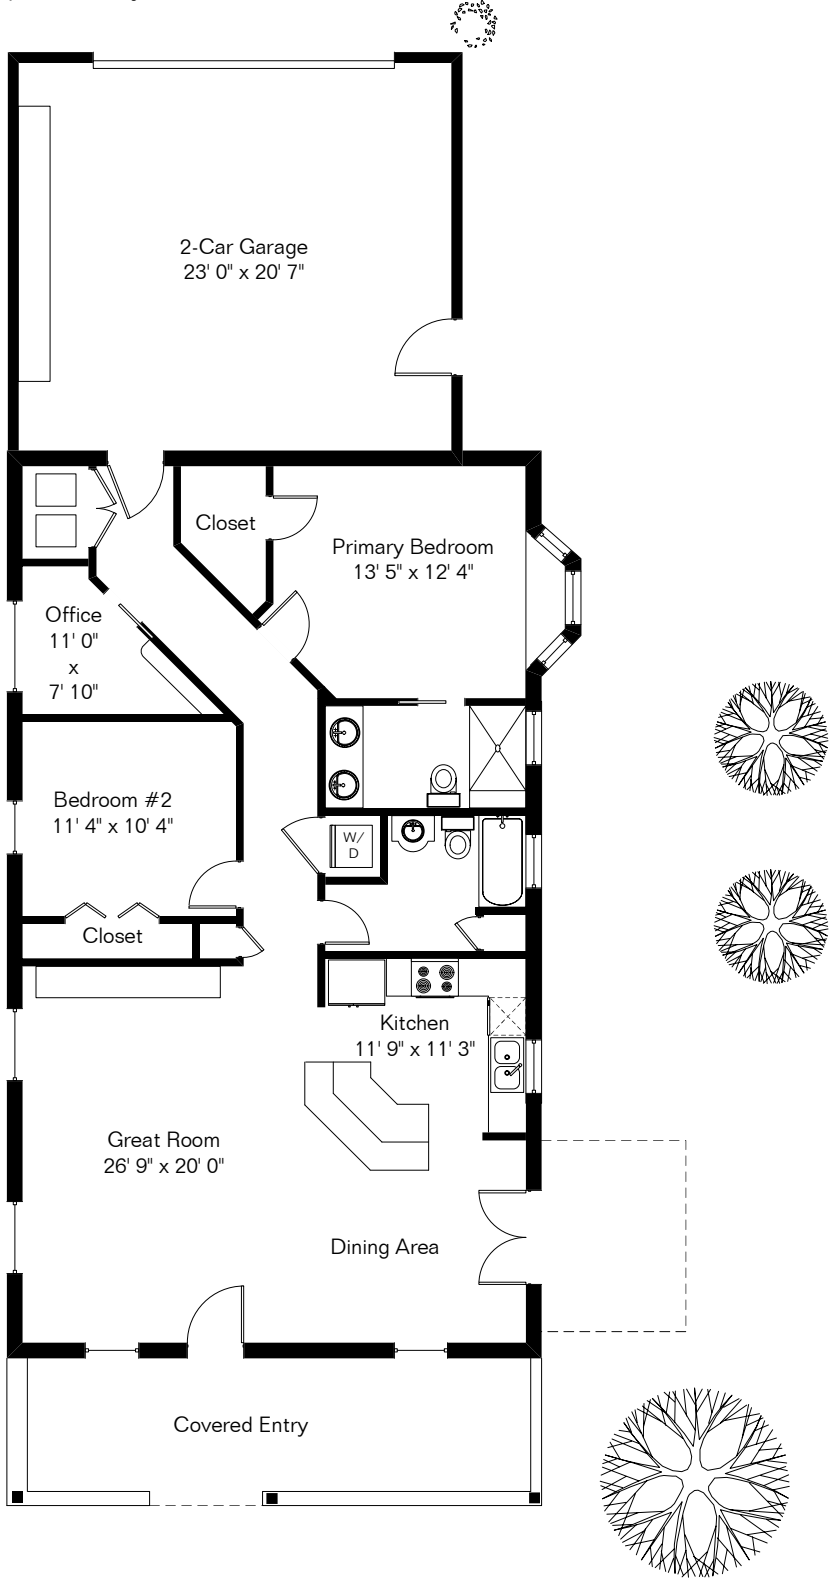

# 445 E Laos St

The square footages and room size information are deemed to be reliable but are not guaranteed and should be independently verified. This drawing is for marketing purposes only.

Living Area 1,383 Sq Ft  
Garage 512 Sq Ft

Site Visit December 2024

Copyright 2024 Floor Plans First! LLC  
All Rights Reserved.